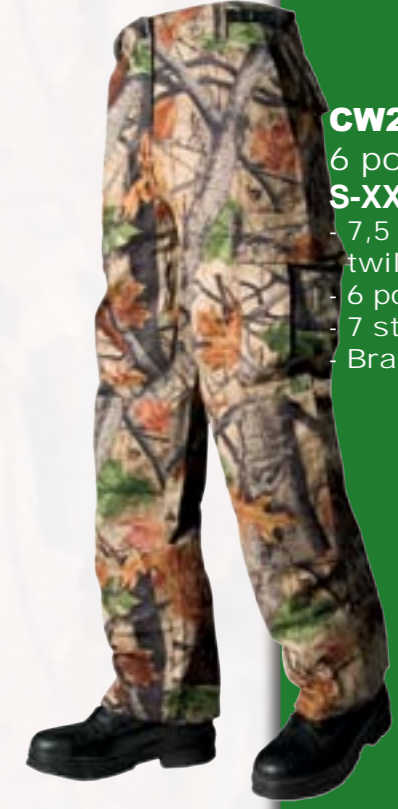

CWCAP01
Cap
- 7,5 oz 100% cotton twill
- **One size fits most**

CW 108
Twill shirt
S-XXXL

- 7,5 oz
- 100% cotton twill
- Triple needle stitches
- **2 large pockets**

CW238
6 pocket twill pant
S-XXXL

- 7,5 oz 100% cotton twill
- 6 pockets
- 7 sturdy belt loops
- Brass front zipper